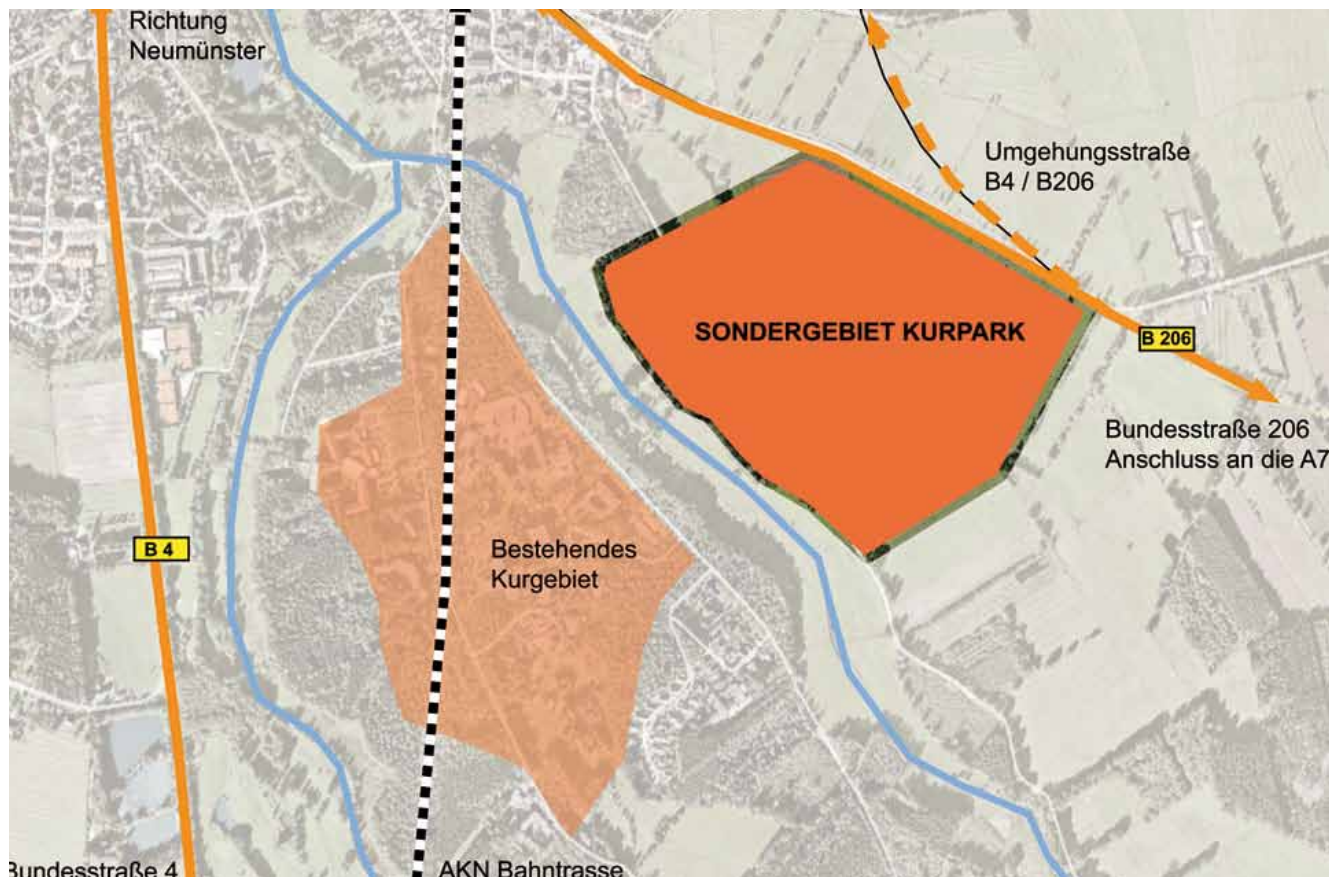

# BAD BRAMSTEDT

## Special Zone Spa park 6

This plot is located in the southeast of the town, set in a charming landscape and immediately adjacent to the existing health resort with its attractive range of health, medical rehabilitation and recreational services. The aim in developing this area is to complement and expand existing structures with clinics, medical rehabilitation and tourism amenities.

Larger available commercial areas   Bad Bramstedt   Special Zone Spa Park						
Available at short notice	Medium-term availability	Location	Divisibility	Planning permission	Price	Usage foreseen by city
	18 ha	northeast of existing health resort at entrance to town coming from the A7 motorway	no details	SO (special zone)	no details	clinics, medical rehabilitation and tourism amenities